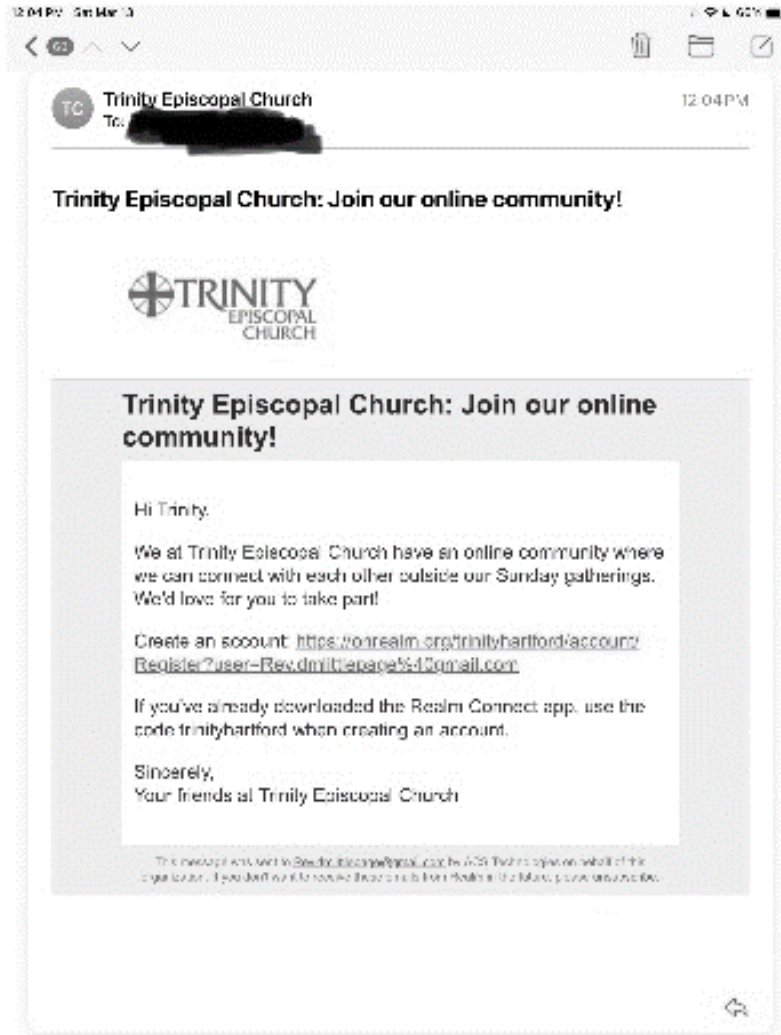

## How to sign up for Realm

- 1) When we launch Realm, you will receive an email titled “Trinity Episcopal Church: Join our online Community!” if you check the email address, it should be from notifications at onrealmmail dot org (see Figure 1)
  - a. If you don’t receive an email within a day or two of the announcement that we have launched, please check your junk mail. If you still don’t find it, please reach out to Rev. D or Barbara to ensure that your email address is correct in the system.